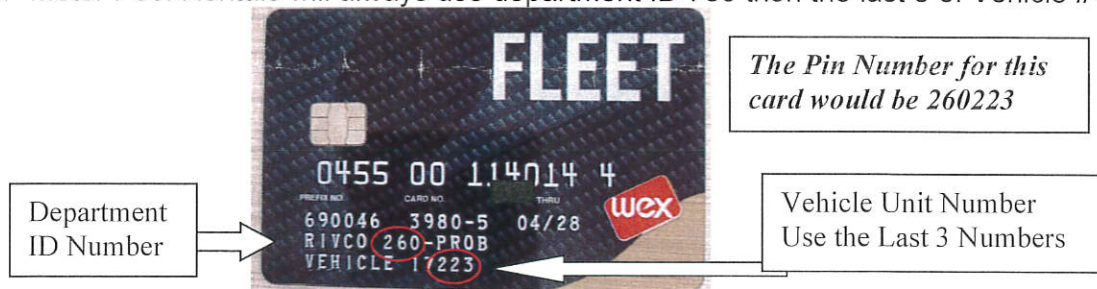

#### PROCEDURE

- 1) **To find WEX acceptance locator go to website:** [Use your WEX card | Accepting locations | WEX Inc.](#)
  - a) To start Enter the zip code/address/intersection or place of interest
    - i) Narrow search by Merchant attributes. It will display **all merchants in the search radius** box will bring up all Fuel sites in the area. Options to search by fuel and/or served type offered.
    - ii) A list and a map of merchants populates with details and driving directions.
- 2) **To use Fuel Card**, swipe your **WEX** card in the card reader at the **fuel pump or car wash** terminal. If the card reader will not read the card, take the card inside to the attendant to process the transaction.
  - a) Follow the instructions and enter the information for fuel or car wash.
  - b) Enter the current mileage of the county unit
    - i) If the card requires to choose either "Credit" or "Debit" press the **Credit** key.
    - ii) You may be prompted for **USER/VEHICLE ID or PIN**. **ALL** are the Cards 6 Digit Pin number.
    - iii) Enter PIN number:
      1. **\*\*\*NOTE: PIN will be the first 3 of the department ID and the last 3 of the vehicle unit number** (Example: Dept: 260 Unit #17-223 = PIN 260223)
      2. Motor Pool Rentals will always use department ID 730 then the last 3 of Vehicle #