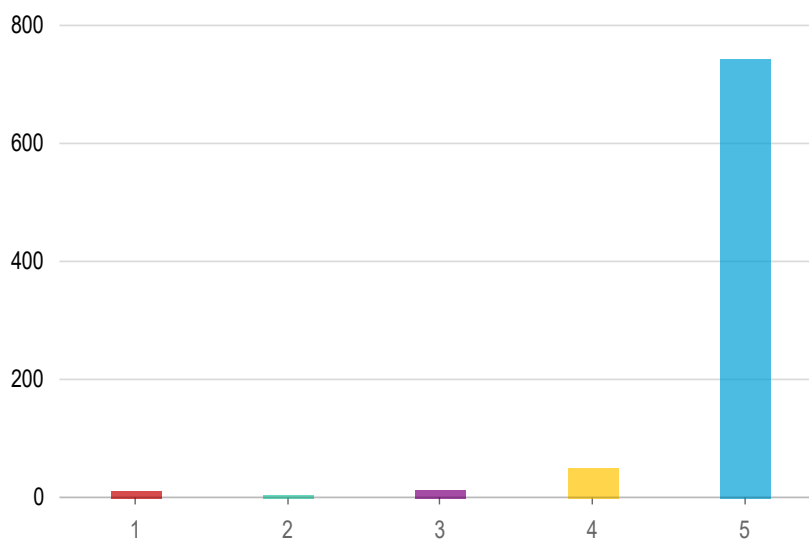

How would you rate your recent stay with RivCoParks?

Answers	Count	Percentage
1	11	1.33%
2	5	0.6%
3	14	1.69%
4	75	9.06%
5	723	87.32%

Answered: 828 Skipped: 0

How would you rate the friendliness and helpfulness of park staff? *

Average
4.8
★★★★★

Answers	Count	Percentage
1	12	1.45%
2	6	0.72%
3	14	1.69%
4	51	6.16%
5	745	89.98%

Answered: 828 Skipped: 0

How likely would you be to recommend RivCoParks to a friend? *