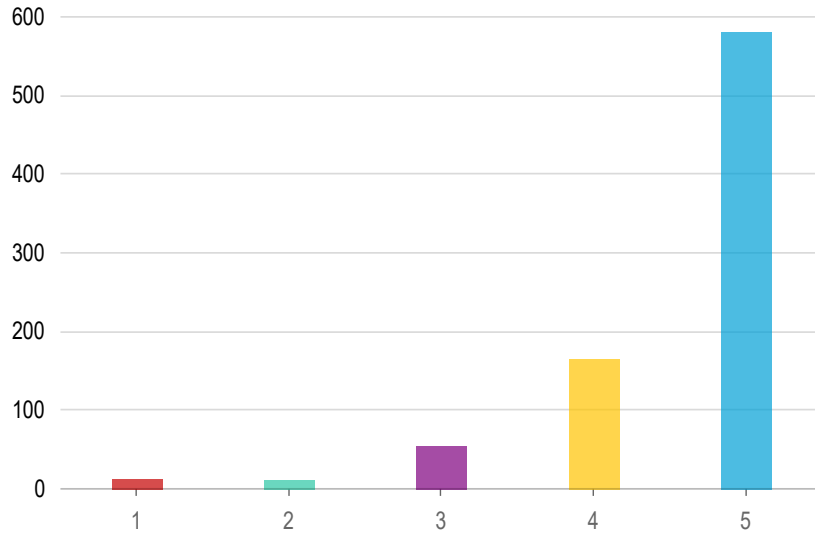

How would you rate your recent stay with RivCoParks?

At which park did you recently stay? *

Answers

Count

Percentage

Answers	Count	Percentage
Rancho Jurupa Regional Park	213	25.72%
Lake Skinner Recreation Area	310	37.44%
Lake Cahuilla Veterans Regional Park	223	26.93%
Hurkey Creek Park	31	3.74%
Mayflower Regional Park	34	4.11%
Idyllwild Regional Park	17	2.05%
McCall Memorial Equestrian Campground	0	0%

Answered: 828 Skipped: 0

How satisfied were you with the cleanliness and conditions of the facilities in whi... *

How would you rate your recent stay with RivCoParks?

Average

4.6

Answers

Count

Percentage