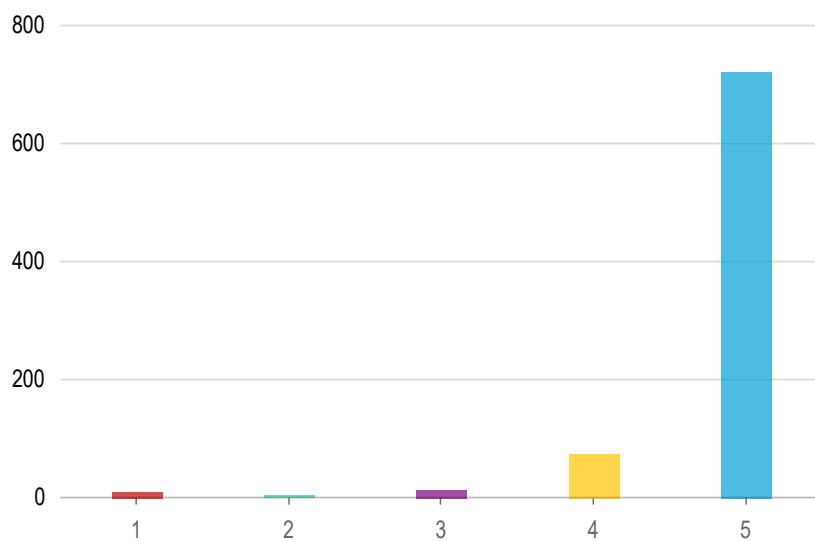

How would you rate your recent stay with RivCoParks?

At which park did you recently stay? *

Answers

Count

Percentage

Answers	Count	Percentage
Rancho Jurupa Regional Park	213	25.72%
Lake Skinner Recreation Area	310	37.44%
Lake Cahuilla Veterans Regional Park	223	26.93%
Hurkey Creek Park	31	3.74%
Mayflower Regional Park	34	4.11%
Idyllwild Regional Park	17	2.05%
McCall Memorial Equestrian Campground	0	0%

Answered: 828 Skipped: 0

How satisfied were you with the cleanliness and conditions of the facilities in whi... *

How would you rate your recent stay with RivCoParks?

Average

4.6

Answers

Count

Percentage

Answers	Count	Percentage
1	13	1.57%
2	12	1.45%
3	55	6.64%
4	166	20.05%
5	582	70.29%

Answered: 828 Skipped: 0

How would you rate your check-in experience at the park? *

Average

4.8

How would you rate your recent stay with RivCoParks?