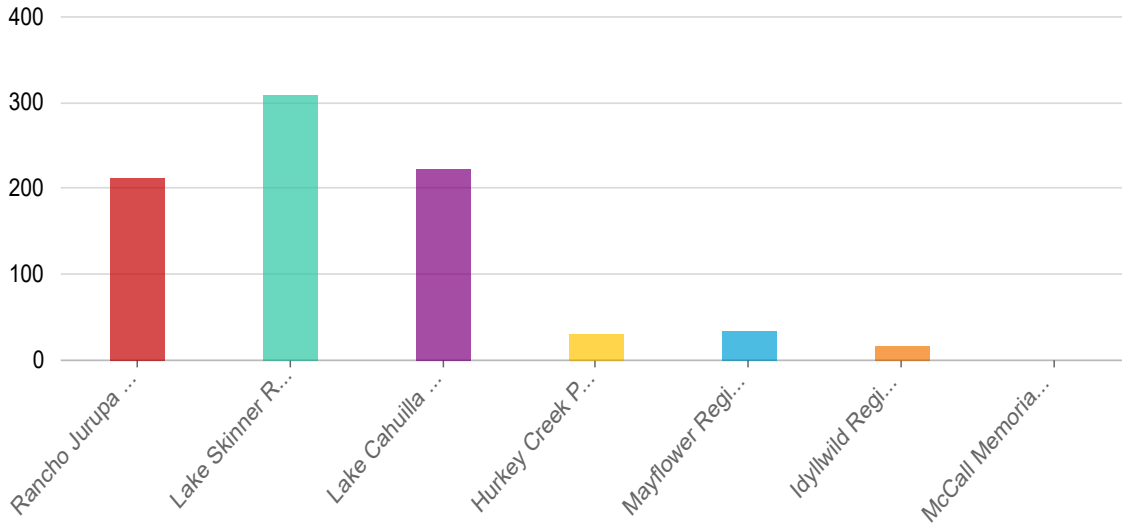

How would you rate your recent stay with RivCoParks?

At which park did you recently stay? *

Answers

Count

Percentage

Answers	Count	Percentage
Rancho Jurupa Regional Park	213	25.72%
Lake Skinner Recreation Area	310	37.44%
Lake Cahuilla Veterans Regional Park	223	26.93%
Hurkey Creek Park	31	3.74%
Mayflower Regional Park	34	4.11%
Idyllwild Regional Park	17	2.05%
McCall Memorial Equestrian Campground	0	0%

Answered: 828 Skipped: 0

How satisfied were you with the cleanliness and conditions of the facilities in whi... *

How would you rate your recent stay with RivCoParks?

Average

4.6

Answers

Count

Percentage