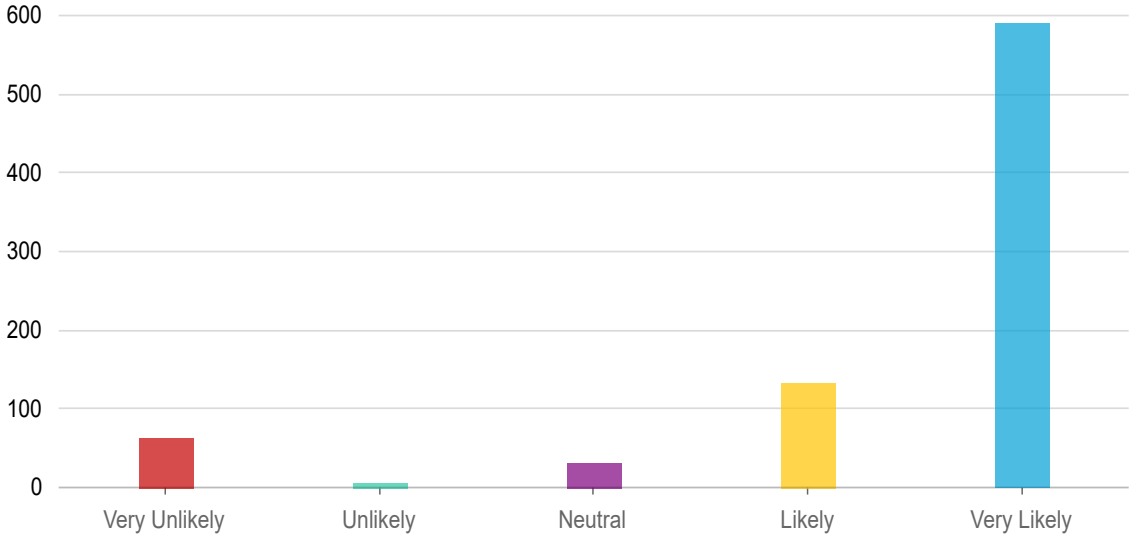

Answers	Count	Percentage
1	13	1.57%
2	12	1.45%
3	55	6.64%
4	166	20.05%
5	582	70.29%

Answered: 828 Skipped: 0

How would you rate your check-in experience at the park? *

Average

4.8

How would you rate your recent stay with RivCoParks?

Answers	Count	Percentage
1	11	1.33%
2	5	0.6%
3	14	1.69%
4	75	9.06%
5	723	87.32%

Answered: 828 Skipped: 0

How would you rate the friendliness and helpfulness of park staff? *

Average
4.8
★★★★★

Answers	Count	Percentage
1	12	1.45%
2	6	0.72%
3	14	1.69%
4	51	6.16%
5	745	89.98%

Answered: 828 Skipped: 0

How likely would you be to recommend RivCoParks to a friend? *

How would you rate your recent stay with RivCoParks?

Answers

Count

Percentage

Answers	Count	Percentage
Very Unlikely	64	7.73%
Unlikely	7	0.85%
Neutral	32	3.86%
Likely	134	16.18%
Very Likely	591	71.38%